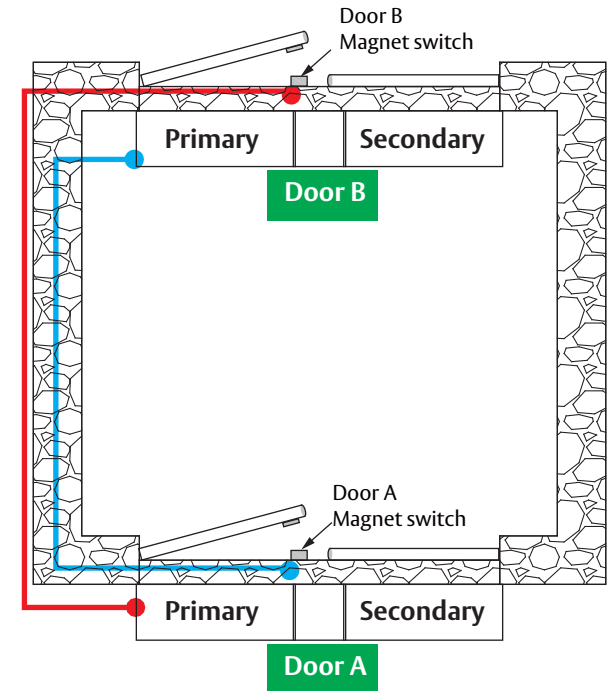

Note: This interlock function cannot be used if security is required.

Interlock connection Kill=NO
for ASSA ABLOY SW100, ASSA ABLOY SW200 and
ASSA ABLOY SW300

Comfort Air Interlocking for
ASSA ABLOY SW100, ASSA ABLOY SW200
and ASSA ABLOY SW300

ASSA ABLOY
4.0 1015595-en

Note: This interlock function cannot be used if security is required.

Interlock connection Kill=NC
for ASSA ABLOY SW200 and ASSA ABLOY SW300

Comfort Air Interlocking for
ASSA ABLOY SW200 and
ASSA ABLOY SW300