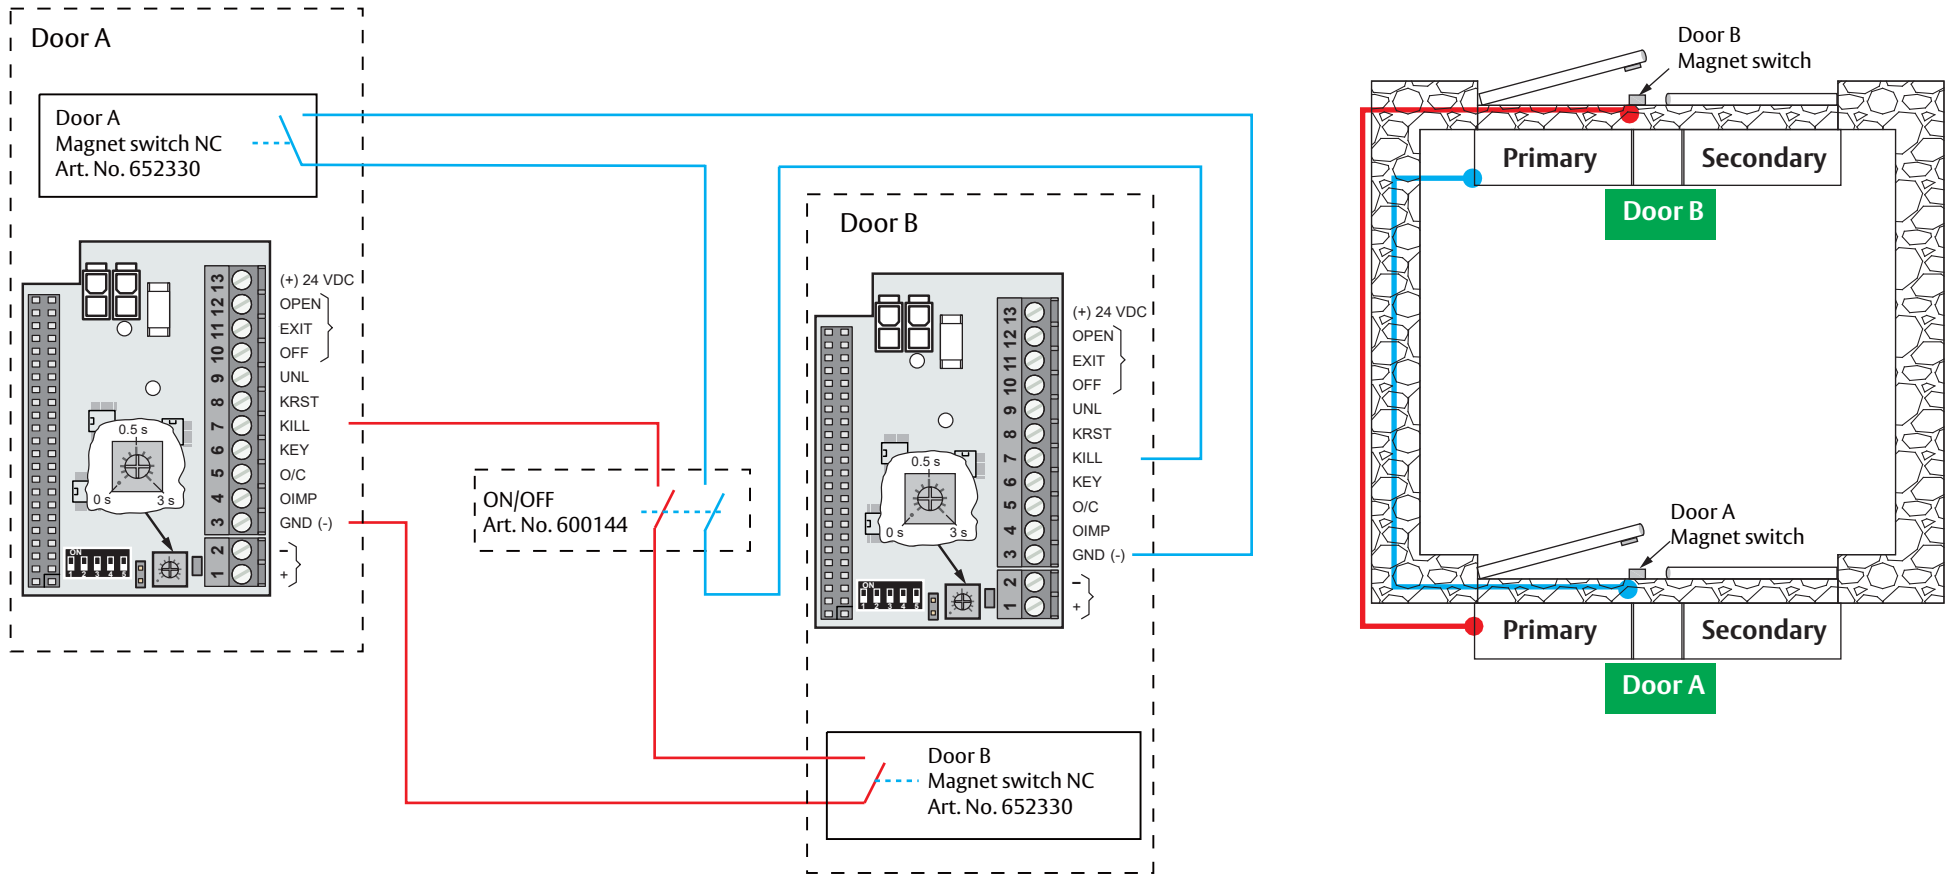

Note: This interlock function cannot be used if security is required.

Interlock connection Kill=NO
for ASSA ABLOY SW100, ASSA ABLOY SW200 and
ASSA ABLOY SW300

Comfort Air Interlocking for
ASSA ABLOY SW100, ASSA ABLOY SW200
and ASSA ABLOY SW300

ASSA ABLOY
4.0 1015595-en

Note: This interlock function cannot be used if security is required.

Interlock connection Kill=NC
for ASSA ABLOY SW200 and ASSA ABLOY SW300

Comfort Air Interlocking for
ASSA ABLOY SW200 and
ASSA ABLOY SW300