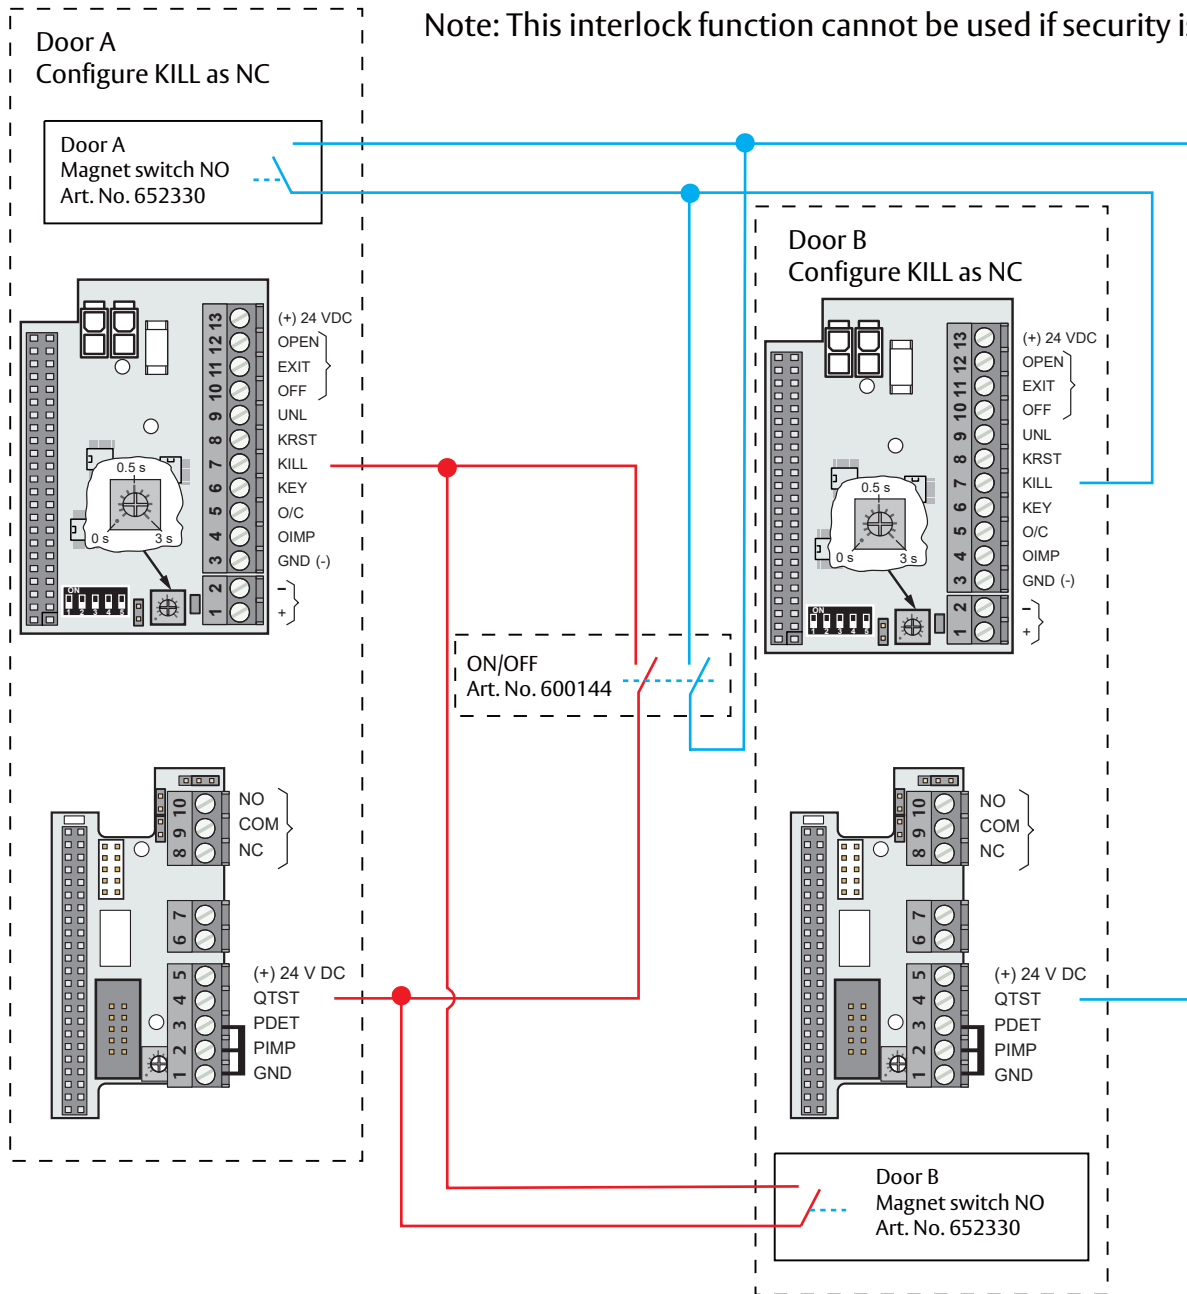

Note: This interlock function cannot be used if security is required.

Interlock connection Kill=NO
for ASSA ABLOY SW100, ASSA ABLOY SW200 and
ASSA ABLOY SW300

Comfort Air Interlocking for
ASSA ABLOY SW100, ASSA ABLOY SW200
and ASSA ABLOY SW300

ASSA ABLOY
4.0 1015595-en

Note: This interlock function cannot be used if security is required.

Interlock connection Kill=NC
for ASSA ABLOY SW200 and ASSA ABLOY SW300

Comfort Air Interlocking for
ASSA ABLOY SW200 and
ASSA ABLOY SW300